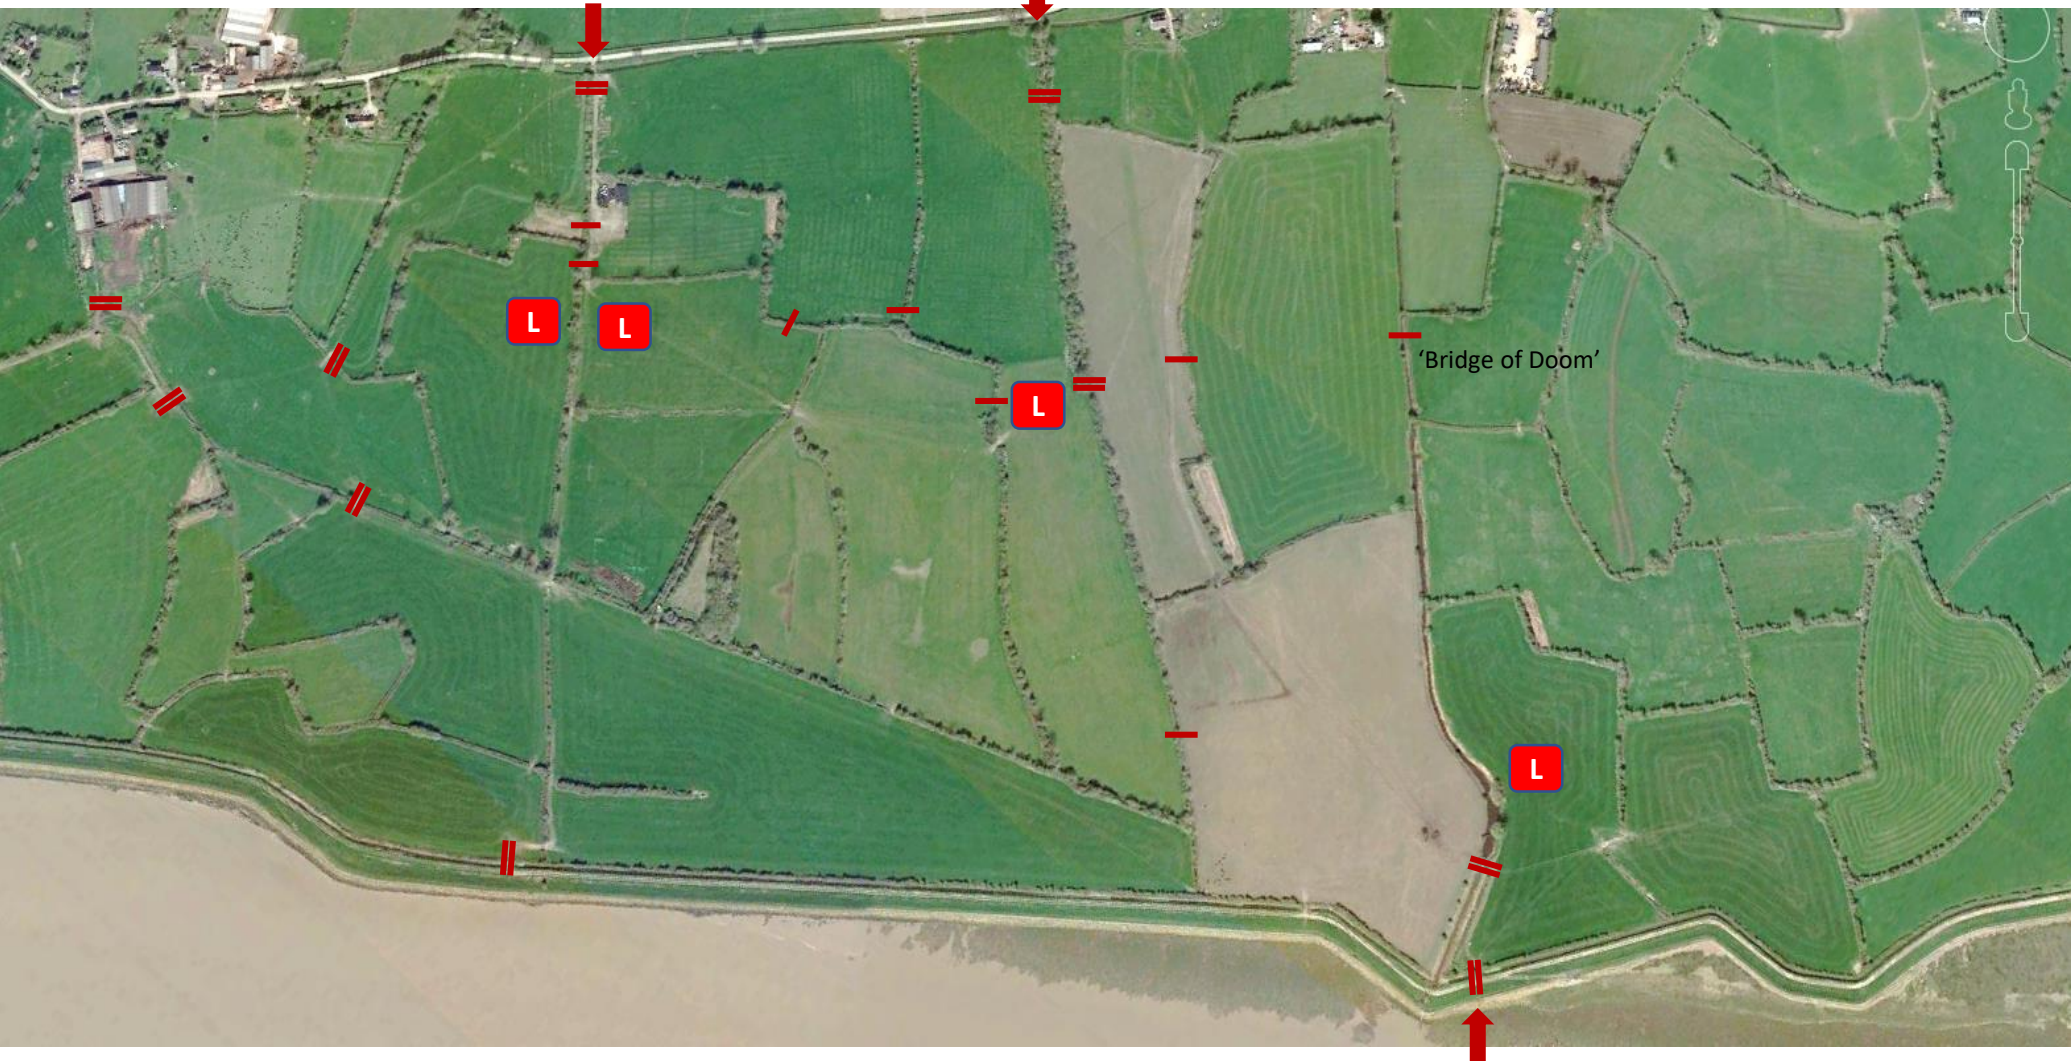

FOG RANGE MAP

This map has been produced to assist with the recovery of rockets. Around the site there are many deep ditches crossed by bridges of variable quality so take care.

This is a working farm. Do not disturb livestock or crops.

-  Access Points
-  Launch Locations(dependent on wind direction)
-  Bridges
-  Footbridges (often just planks)